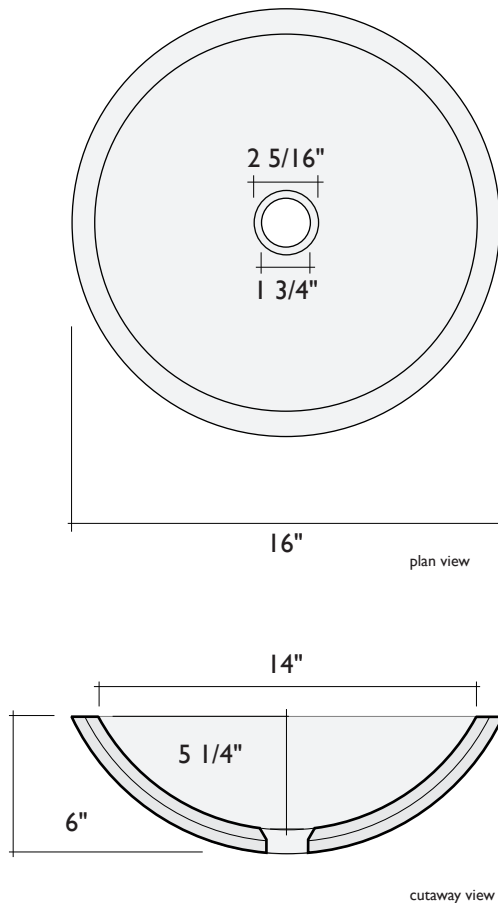

# SPECIFICATIONS: SINKS (CAST BRONZE):

# ITEM NUMBERS:

Cast  
Bronze  
Sink

ABI251.86

Solid Bronze

**NOTES:** The Bronze sink is cast in solid bronze to roughly 3/4" thickness. Outer surface is textured while the inner surface is polished and buffed. Sink is finished with a rich bronze patina and then waxed. The sink includes a strainer drain cap assembly in matching bronze patina. See "Bronze Sink Care Instructions" for more information.