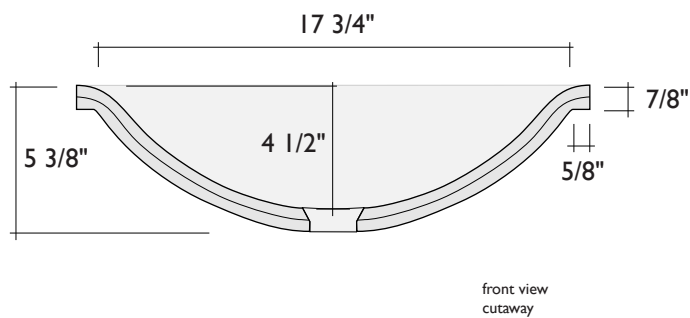

SPECIFICATIONS: SINKS (IN-COUNTER/UNDERMOUNT):

OVAL IN-COUNTER (16" x 19")

ITEM NUMBERS:

Oval Undermount

- ABI301.84 Misto
- ABI302.84 Glacier
- ABI313.84 Lava Cienega
- ABI315.84 Cienega Fireworks
- ABI321.84 Burnished Fossil
- ABI322.84 Fallen Leaves
- ABI341.84 Pure Gold
- ABI342.84 Platinum

Oval Self-Rimming

- ABI301.85 Misto
- ABI302.85 Glacier
- ABI313.85 Lava Cienega
- ABI315.85 Cienega Fireworks
- ABI321.85 Burnished Fossil
- ABI322.85 Fallen Leaves
- ABI341.85 Pure Gold
- ABI342.85 Platinum

In-Counter sinks have a lip permitting an installation either below, flush to, or dropped into a counter. For drop-in, the edge can be polished, otherwise it is left unpolished.

NOTES: Thickness is 1" for fused glass sinks (Cienega and Etched Metal designs), and 3/4" for monochrome (single layer) glass sinks (Misto, Glacier, Gold and Platinum). In-Counter sinks are supplied with undermount sink mounting clips as well as a cardboard template for countertop fabrication. Please see "In-Counter Sink Instructions" for installation, care, maintenance, and other information.

ALCHEMY
GLASS & LIGHT
www.alchemyglass.com