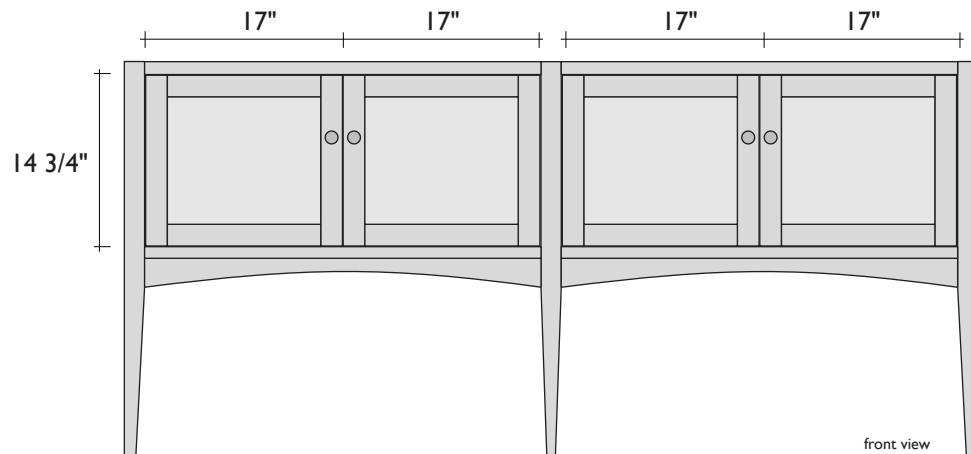

SPECIFICATIONS: ENZO LAGNO WOOD VANITY CABINET (DOUBLE)

DOUBLE SIZE (FOR 76X24 COUNTERTOP)