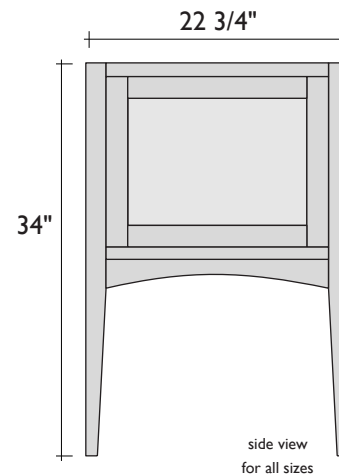

SPECIFICATIONS: ENZO LAGNO WOOD VANITY CABINET (DOUBLE)

DOUBLE SIZE (FOR 76X24 COUNTERTOP)