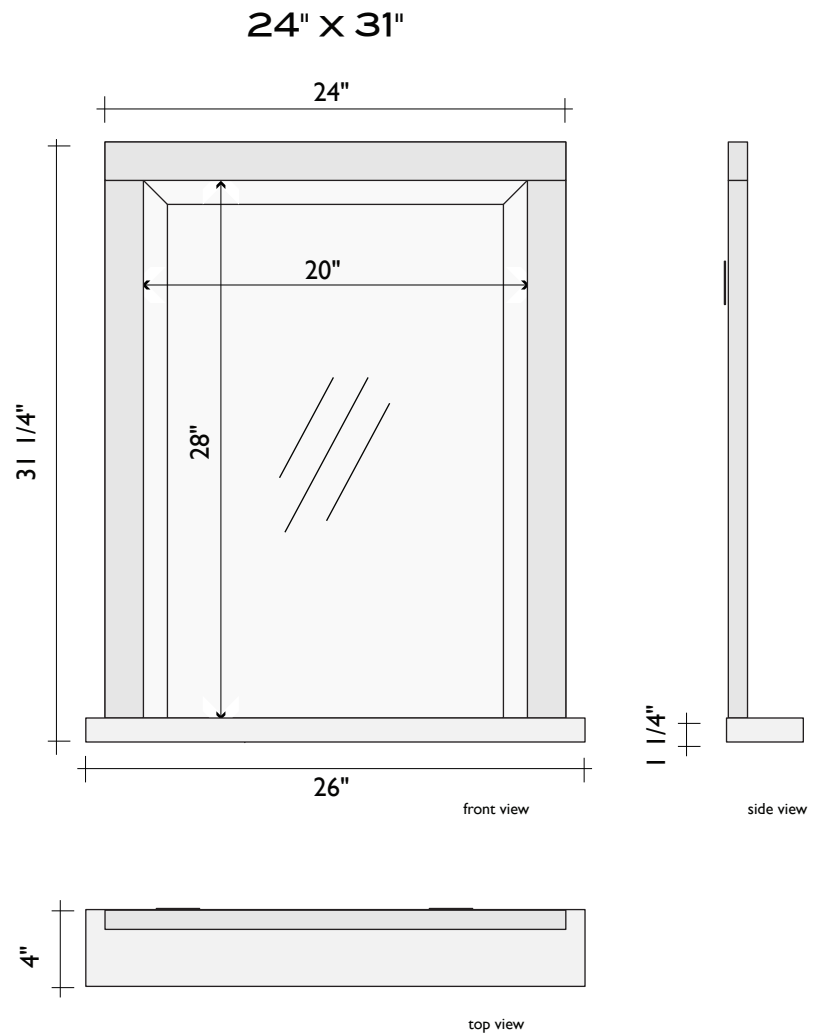

SPECIFICATIONS: MIRRORS (ENZO LAGNO MIRROR):

ITEM NUMBERS:

Enzo
Lagno
Mirror

AB8863.71

Wood & Stone

NOTES: Mirror has beveled edge, wood backing and slimline brackets attached.

ALCHEMY
GLASS & LIGHT
www.alchemyglass.com