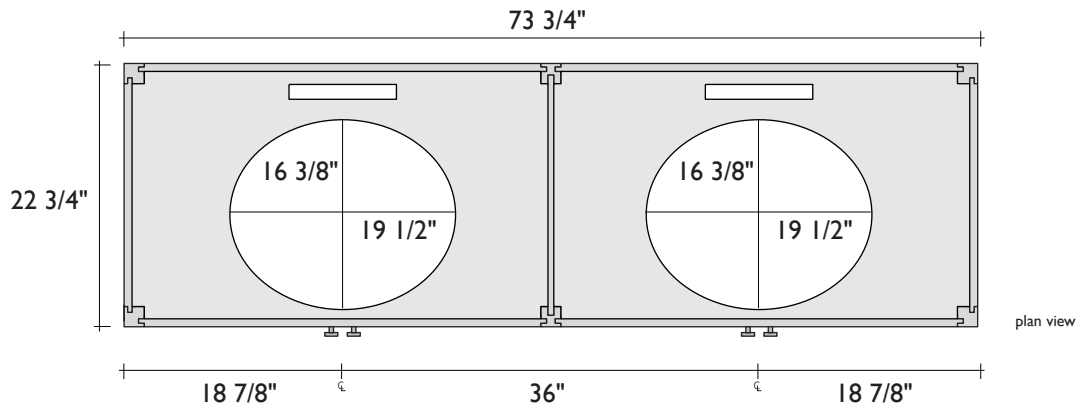

SPECIFICATIONS: ENZO LAGNO WOOD VANITY CABINET (DOUBLE)

DOUBLE SIZE (FOR 76X24 COUNTERTOP)