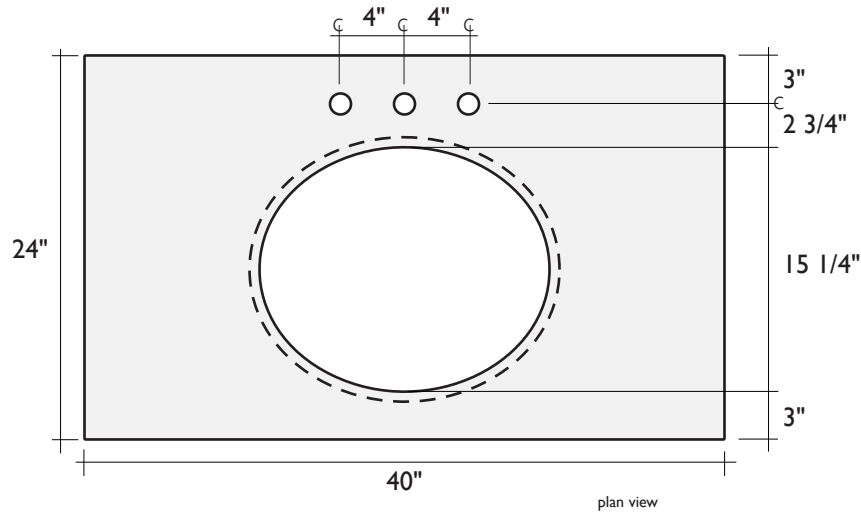

ALCHEMY
GLASS & LIGHT
www.alchemyglass.com

SPECIFICATIONS: ENZO COUNTERTOP (FOR UNDERMOUNT SINKS):

STANDARD SIZE

ITEM NUMBERS:

40" Standard Top

AB2363.88

40" x 24"

26" Small Top