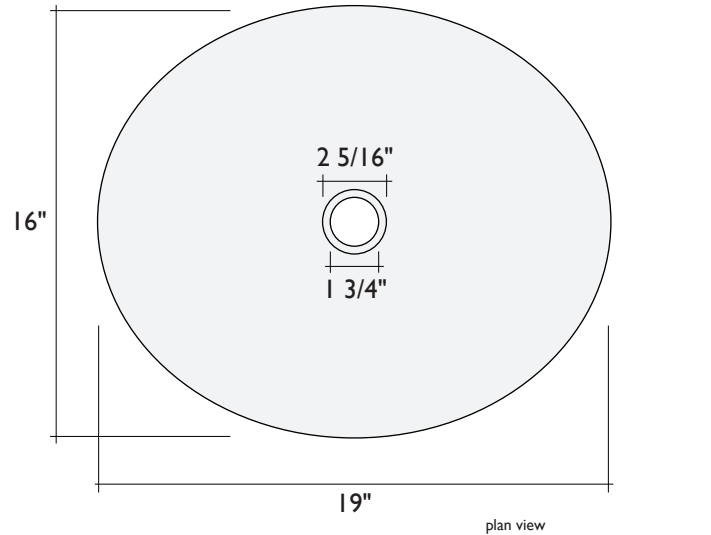

ALCHEMY
GLASS & LIGHT
www.alchemyglass.com

SPECIFICATIONS: ENZO COUNTERTOP (FOR UNDERMOUNT SINKS):

STANDARD SIZE

ITEM NUMBERS:

40" Standard Top

AB2363.88

40" x 24"

26" Small Top

ALCHEMY
GLASS & LIGHT
www.alchemyglass.com

SPECIFICATIONS: SINKS (IN-COUNTER/UNDERMOUNT):

OVAL IN-COUNTER (16" x 19")

ITEM NUMBERS:

Oval Undermount

- ABI301.84 Misto
- ABI302.84 Glacier
- ABI313.84 Lava Cienega
- ABI315.84 Cienega Fireworks
- ABI321.84 Burnished Fossil
- ABI322.84 Fallen Leaves
- ABI341.84 Pure Gold
- ABI342.84 Platinum