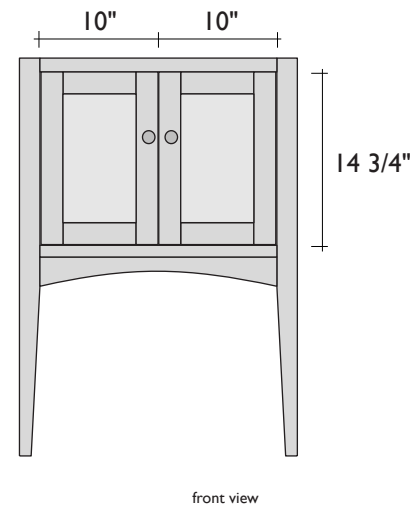

SPECIFICATIONS: ENZO LAGNO WOOD VANITY CABINET (SINGLES)

STANDARD SIZE (FOR 40X24 COUNTERTOP)

SMALLER SIZE (FOR 26X24 COUNTERTOP)

ITEM NUMBERS:

Standard Enzo

AB4101.71 Dark Walnut Brown

Smaller Enzo

AB4301.71 Dark Walnut Brown