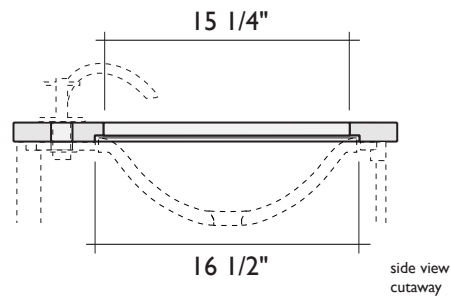

ALCHEMY
GLASS & LIGHT
www.alchemyglass.com

SPECIFICATIONS: ENZO COUNTERTOP (FOR UNDERMOUNT SINKS):

STANDARD SIZE

ITEM NUMBERS:

40" Standard Top

AB2363.88

40" x 24"

26" Small Top