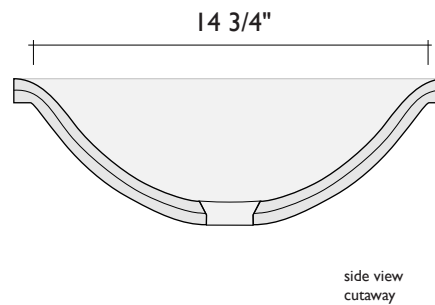

SPECIFICATIONS: SINKS (IN-COUNTER/UNDERMOUNT):

OVAL IN-COUNTER (16" x 19")

ITEM NUMBERS:

Oval Undermount

- ABI301.84 Misto
- ABI302.84 Glacier
- ABI313.84 Lava Cienega
- ABI315.84 Cienega Fireworks
- ABI321.84 Burnished Fossil
- ABI322.84 Fallen Leaves
- ABI341.84 Pure Gold
- ABI342.84 Platinum

Oval Self-Rimming

- ABI301.85 Misto
- ABI302.85 Glacier
- ABI313.85 Lava Cienega
- ABI315.85 Cienega Fireworks
- ABI321.85 Burnished Fossil
- ABI322.85 Fallen Leaves
- ABI341.85 Pure Gold
- ABI342.85 Platinum

In-Counter sinks have a lip permitting an installation either below, flush to, or dropped into a counter. For drop-in, the edge can be polished, otherwise it is left unpolished.

NOTES: Thickness is 1" for fused glass sinks (Cienega and Etched Metal designs), and 3/4" for monochrome (single layer) glass sinks (Misto, Glacier, Gold and Platinum). In-Counter sinks are supplied with undermount sink mounting clips as well as a cardboard template for countertop fabrication. Please see "In-Counter Sink Instructions" for installation, care, maintenance, and other information.

ALCHEMY
GLASS & LIGHT
www.alchemyglass.com