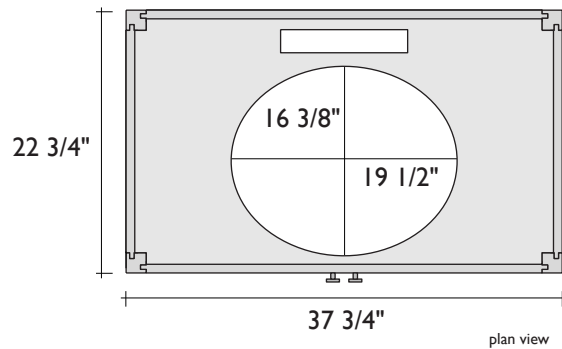

SPECIFICATIONS: ENZO LAGNO WOOD VANITY CABINET (SINGLES)

STANDARD SIZE (FOR 40X24 COUNTERTOP)

SMALLER SIZE (FOR 26X24 COUNTERTOP)

ITEM NUMBERS:

Standard Enzo

AB4101.71 Dark Walnut Brown

Smaller Enzo

AB4301.71 Dark Walnut Brown