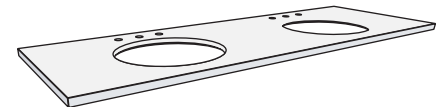

ALCHEMY
GLASS & LIGHT
www.alchemyglass.com

SPECIFICATIONS: ENZO COUNTERTOP (FOR UNDERMOUNT SINKS):

STANDARD SIZE

ITEM NUMBERS:

40" Standard Top

AB2363.88

40" x 24"

26" Small Top

AB2463.88

26" x 24"

76" Double Top

AB2563.88

76" x 24"

See "Enzo Lagno Cabinet Specifications" for more information on the cabinets these tops are designed to sit on.

NOTES: These countertops are French Limestone, a light cream colored stone with slight veining. Stones are sealed to protect from spot staining. The Enzo Lagno countertops have a stepped oval cutout for Alchemy's oval undermount sink and three (3) 1 1/4" diameter holes on 4" centers for a spread set deck mounted lavatory faucet set. Undermount sink mounting clips come with the Enzo Lagno cabinet. Surfaces are honed smooth and edges are straight with a slight chamfer.