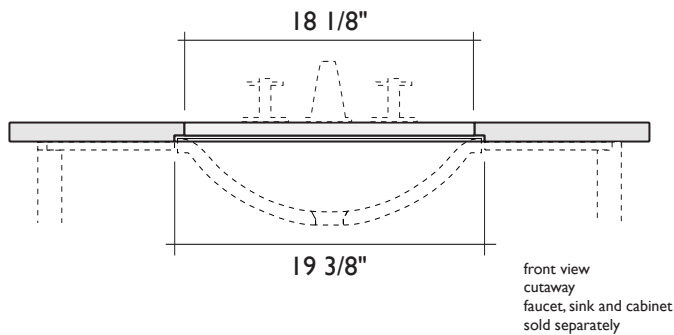

ALCHEMY
GLASS & LIGHT
www.alchemyglass.com

SPECIFICATIONS: ENZO COUNTERTOP (FOR UNDERMOUNT SINKS):

STANDARD SIZE

ITEM NUMBERS:

40" Standard Top

AB2363.88

40" x 24"

26" Small Top