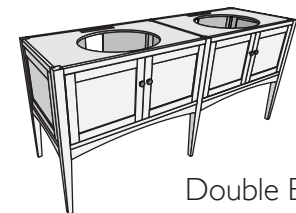

Double Enzo

AB4201.71 Dark Walnut Brown

Alchemy also offers a coordinating limestone countertop, Mirror with shelf, and lighting fixtures to complete the Enzo Lagno look.

NOTES: The Enzo Lagno cabinet is constructed from solid hardwood (poplar) and finished an antiqued dark walnut brown. Details include Blum self-closing hinges, forged iron knobs, hidden floor levelers and undermount sink clips. For more information on installing an Alchemy undermount sink with this cabinet, see "In-Counter Sink Instructions." For specifications on the Double Enzo Vanity cabinet, see second page.