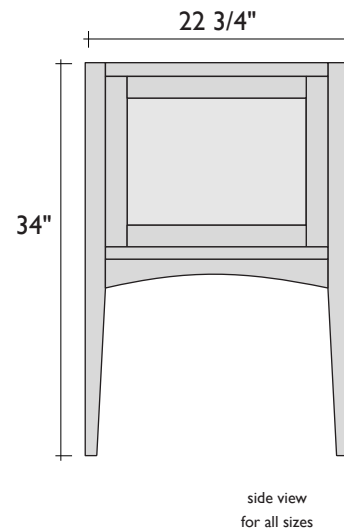

SPECIFICATIONS: ENZO LAGNO WOOD VANITY CABINET (SINGLES)

STANDARD SIZE (FOR 40X24 COUNTERTOP)

SMALLER SIZE (FOR 26X24 COUNTERTOP)

ITEM NUMBERS:

Standard Enzo

AB4101.71 Dark Walnut Brown

Smaller Enzo

AB4301.71 Dark Walnut Brown