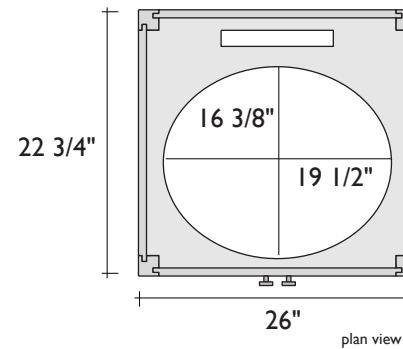

SPECIFICATIONS: ENZO LAGNO WOOD VANITY CABINET (SINGLES)

STANDARD SIZE (FOR 40X24 COUNTERTOP)

SMALLER SIZE (FOR 26X24 COUNTERTOP)

ITEM NUMBERS:

Standard Enzo

AB4101.71 Dark Walnut Brown

Smaller Enzo

AB4301.71 Dark Walnut Brown