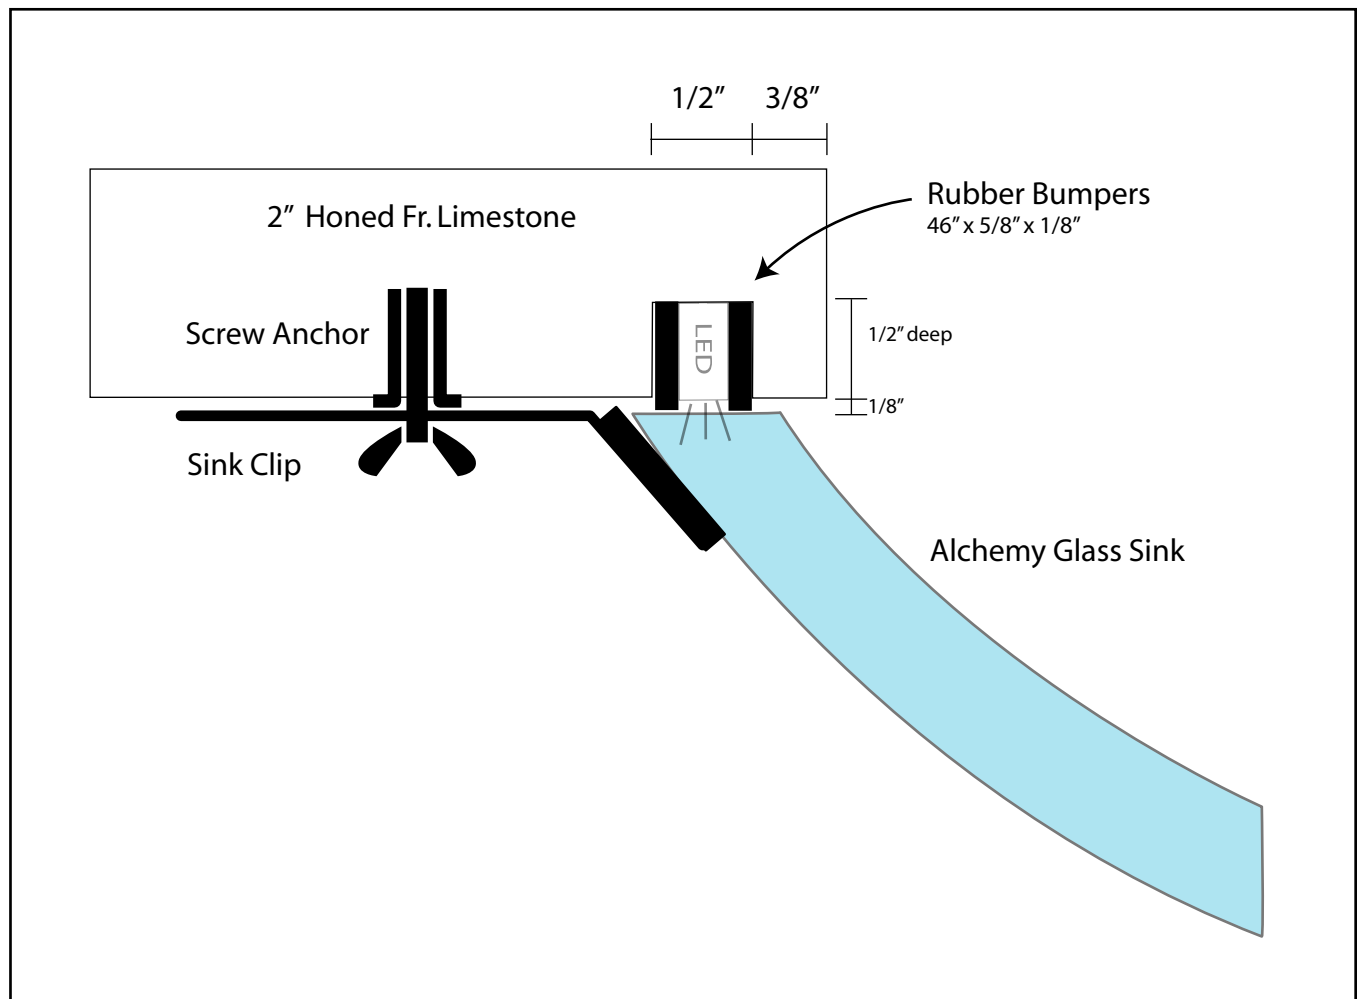

BOTTOM VIEW

Standard: Honed eased edge on all edges and corners, including center cutout, but not including faucet hole(s).

SIDE VIEW DETAIL

Fits most vanities with minimum interior depth of 19."

**BOTTOM VIEW**

Standard: Honed eased edge on all edges and corners, including center cutout, but not including any faucet hole (custom).

**SIDE VIEW DETAIL**

## Cutaway Schematic

List of Components and Item Codes:

<b>Alchemy Glow LED Unit</b>	For 15" sink	AB1500.01
with 12 Volt Transformer	For 18" sink	AB1600.01

**Alchemy Sink** *Select any glass sink with Ground & Polished edge.*

<b>Stone with Routed Channel*</b>	For 15" sink	AB2464.88
	For 18" sink	AB2564.88
	Hole Drill charge:	AB2161.99

<b>Round Undermount Sink Clip Kit</b>	Set of 4	AB6901.01
---------------------------------------	----------	-----------