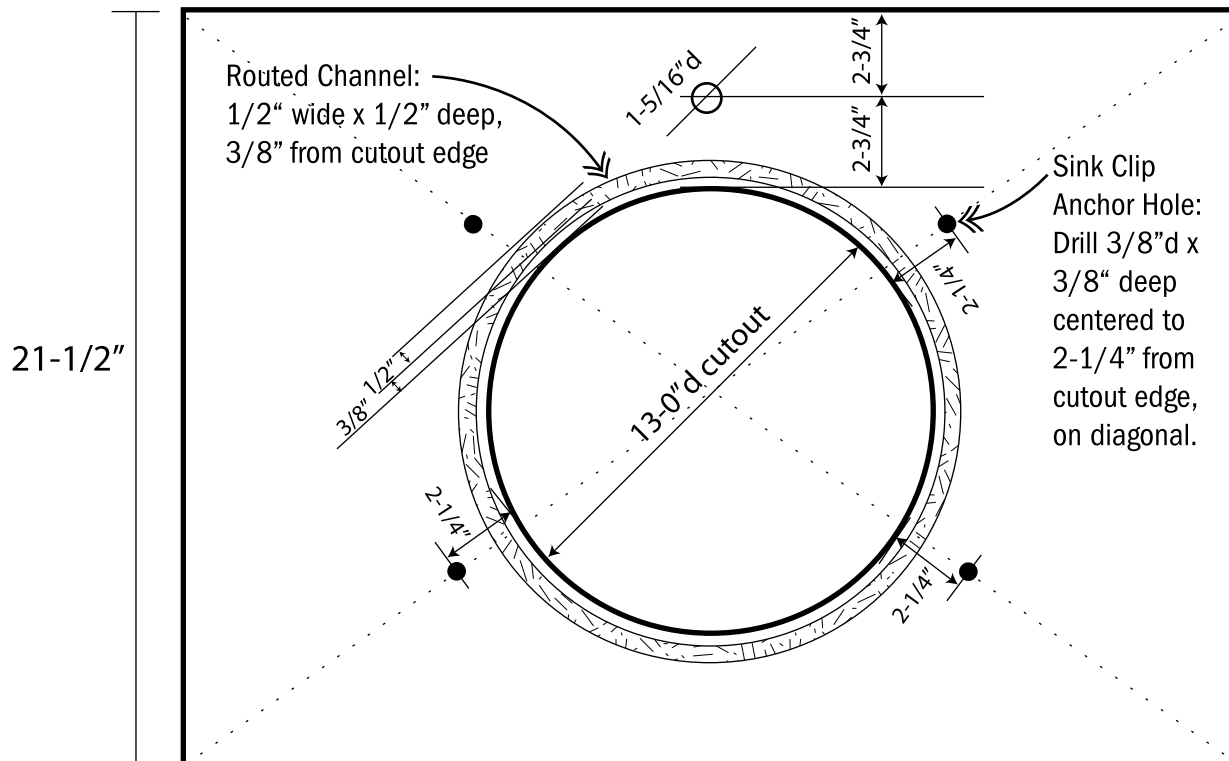

# ALCHEMY GLOW® Stone Template

For 15" Round Undermount Alchemy Sink\*

Standard Stone AB2464.88 31" x 21.5" x 2"

STANDARD STONE: Option 1=Single faucet hole.

Option 2=Provide specs for add'l hole(s), i.e. 3-hole widespread.

TOP VIEW

Designed for a 1/2" overhang on selected 30" Vanity Flair models (Vaughan, River, Julia, and Nolan). See [thefurnitureguild.com](http://thefurnitureguild.com)

Fits most vanities with minimum interior depth of 19."

BOTTOM VIEW

Standard: Honed eased edge on all edges and corners, including center cutout, but not including faucet hole(s).

SIDE VIEW DETAIL

Fits most vanities with minimum interior depth of 19."

**BOTTOM VIEW**

Standard: Honed eased edge on all edges and corners, including center cutout, but not including any faucet hole (custom).

**SIDE VIEW DETAIL**