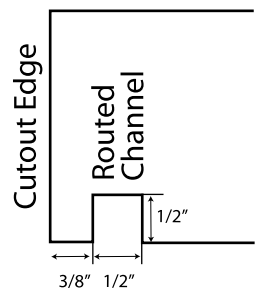

BOTTOM VIEW

Standard: Honed eased edge on all edges and corners, including center cutout, but not including faucet hole(s).

SIDE VIEW DETAIL

Fits most vanities with minimum interior depth of 19."

**BOTTOM VIEW**

Standard: Honed eased edge on all edges and corners, including center cutout, but not including any faucet hole (custom).

**SIDE VIEW DETAIL**