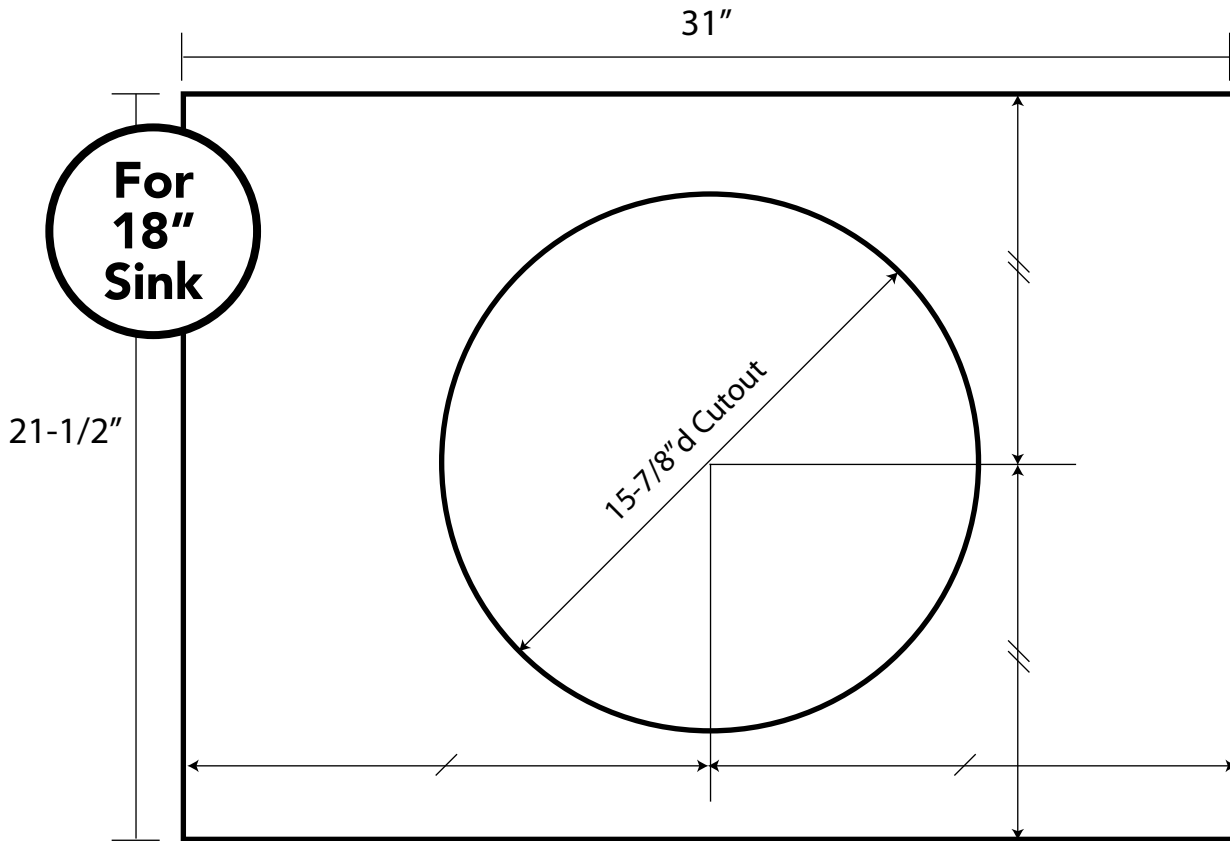

ALCHEMY GLOW® Stone Template

For 18" Round Undermount Alchemy Sink*

Standard Stone AB2564.88 31" x 21.5" x 2"

STANDARD STONE: Option 1=No faucet hole; wall-mount faucet only.
Option 2=Provide specs for side-mount faucet.

CUSTOM STONE: Template for cutout/routed channel available for download at www.alchemyglass.com/specifications.

TOP VIEW

Designed for a 1/2" overhang on selected 30" Vanity Flair models (Vaughan, River, Julia, and Nolan). See thefurnitureguild.com

Fits most vanities with minimum interior depth of 19."