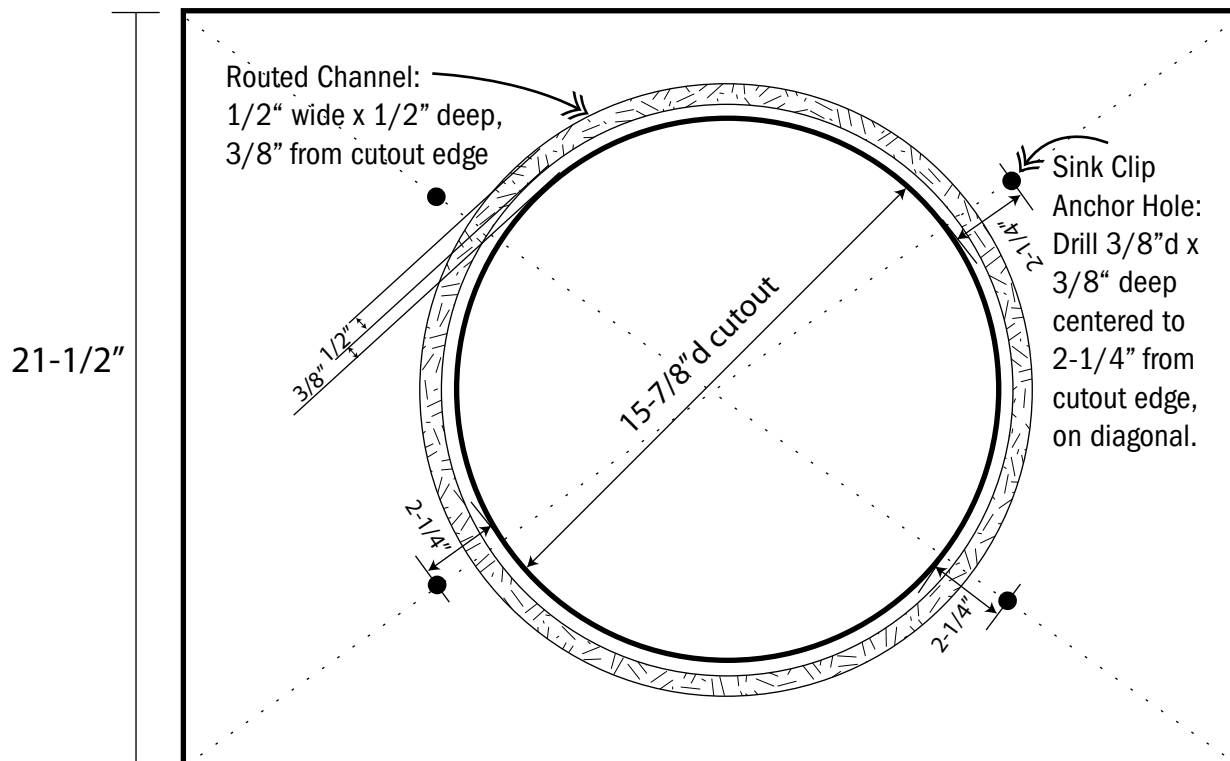

TOP VIEW

Designed for a 1/2" overhang on selected 30" Vanity Flair models (Vaughan, River, Julia, and Nolan). See [thefurnitureguild.com](http://thefurnitureguild.com)

Fits most vanities with minimum interior depth of 19."

BOTTOM VIEW

Standard: Honed eased edge on all edges and corners, including center cutout, but not including faucet hole(s).

SIDE VIEW DETAIL

# ALCHEMY GLOW® Stone Template

For 18" Round Undermount Alchemy Sink\*

Standard Stone AB2564.88 31" x 21.5" x 2"

STANDARD STONE: Option 1=No faucet hole; wall-mount faucet only.  
Option 2=Provide specs for side-mount faucet.

Fits most vanities with minimum interior depth of 19."

**BOTTOM VIEW**

Standard: Honed eased edge on all edges and corners, including center cutout, but not including any faucet hole (custom).

**SIDE VIEW DETAIL**