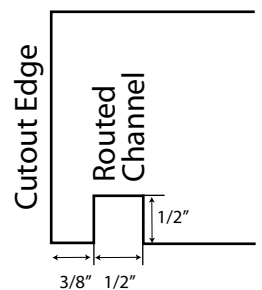

BOTTOM VIEW

Standard: Honed eased edge on all edges and corners, including center cutout, but not including faucet hole(s).

SIDE VIEW DETAIL

Fits most vanities with minimum interior depth of 19."

**BOTTOM VIEW**

Standard: Honed eased edge on all edges and corners, including center cutout, but not including any faucet hole (custom).

**SIDE VIEW DETAIL**