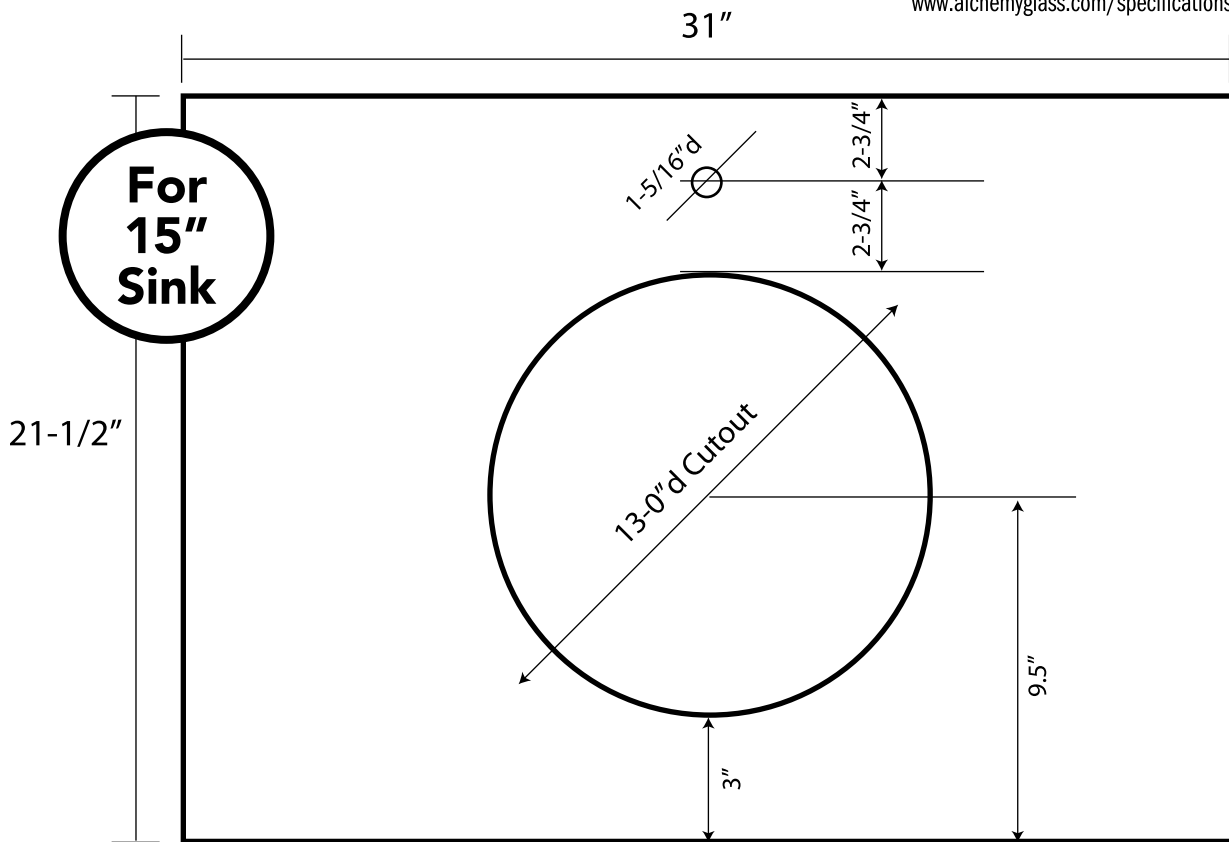

# ALCHEMY GLOW® Stone Template

For 15" Round Undermount Alchemy Sink\*

Standard Stone AB2464.88 31" x 21.5" x 2"

STANDARD STONE: Option 1=Single faucet hole.

Option 2=Provide specs for add'l hole(s), i.e. 3-hole widespread.

TOP VIEW

Designed for a 1/2" overhang on selected 30" Vanity Flair models (Vaughan, River, Julia, and Nolan). See [thefurnitureguild.com](http://thefurnitureguild.com)

Fits most vanities with minimum interior depth of 19."

BOTTOM VIEW

Standard: Honed eased edge on all edges and corners, including center cutout, but not including faucet hole(s).

SIDE VIEW DETAIL

Fits most vanities with minimum interior depth of 19."

**BOTTOM VIEW**

Standard: Honed eased edge on all edges and corners, including center cutout, but not including any faucet hole (custom).

**SIDE VIEW DETAIL**