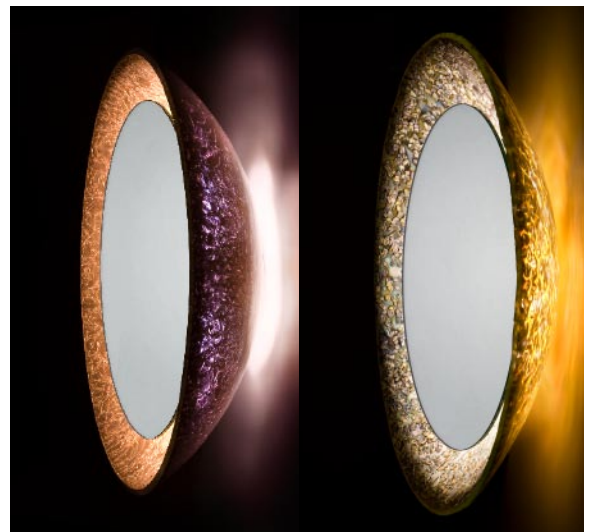

*“reminiscent of the moon’s halo
during a solar eclipse.”*

FULL MOON MIRRORS

FULL MOON MIRRORS

COSMIC BURST

AQUA LUNA

Item #	Style
AB8916.81	Alchemy Mosaic
AB8917.81	Cosmic Burst
AB8918.81	Terra Nova
AB8950.81	Aqua Luna
AB8941.81	Pure Gold
AB8942.81	Platinum

PURE GOLD

TERRA NOVA

“...reminiscent of the moon’s halo during a solar eclipse.”

Unlike other mirrors, which lie flat against the wall, the mirrors in this collection curve up and away from the wall up to eight inches, giving them a dramatic depth of presence. This unmatched collection of mirrors is illuminated from within for a luxurious and diamond-like glow. Different mirror styles will cast their own unique patterned glow on the wall when lit. Lighting hardware is enclosed behind the mirror and calls for a 40 watt, circular T5 energy-saving florescent bulb (included with purchase).

Cover image: Full Moon Mirror in Cosmic Burst

At left: Full Moon Mirror in Terra Nova

Please note that these are one-of-a-kind items and exact dimensions may vary. Coloration and pattern will vary.