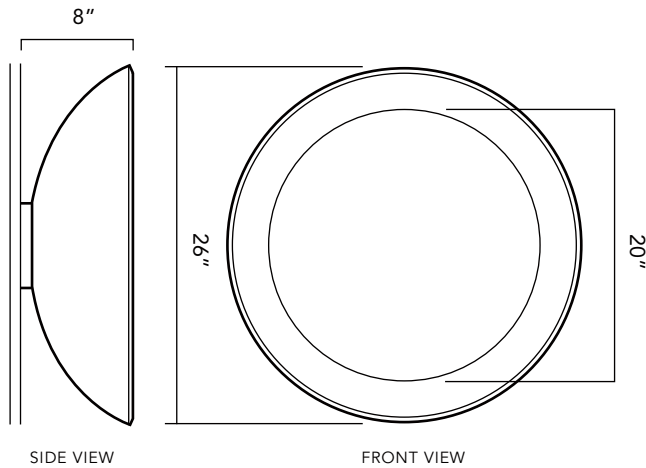

FULL MOON MIRRORS

COSMIC BURST

AQUA LUNA

Item #	Style
AB8916.81	Alchemy Mosaic
AB8917.81	Cosmic Burst
AB8918.81	Terra Nova
AB8950.81	Aqua Luna
AB8941.81	Pure Gold
AB8942.81	Platinum